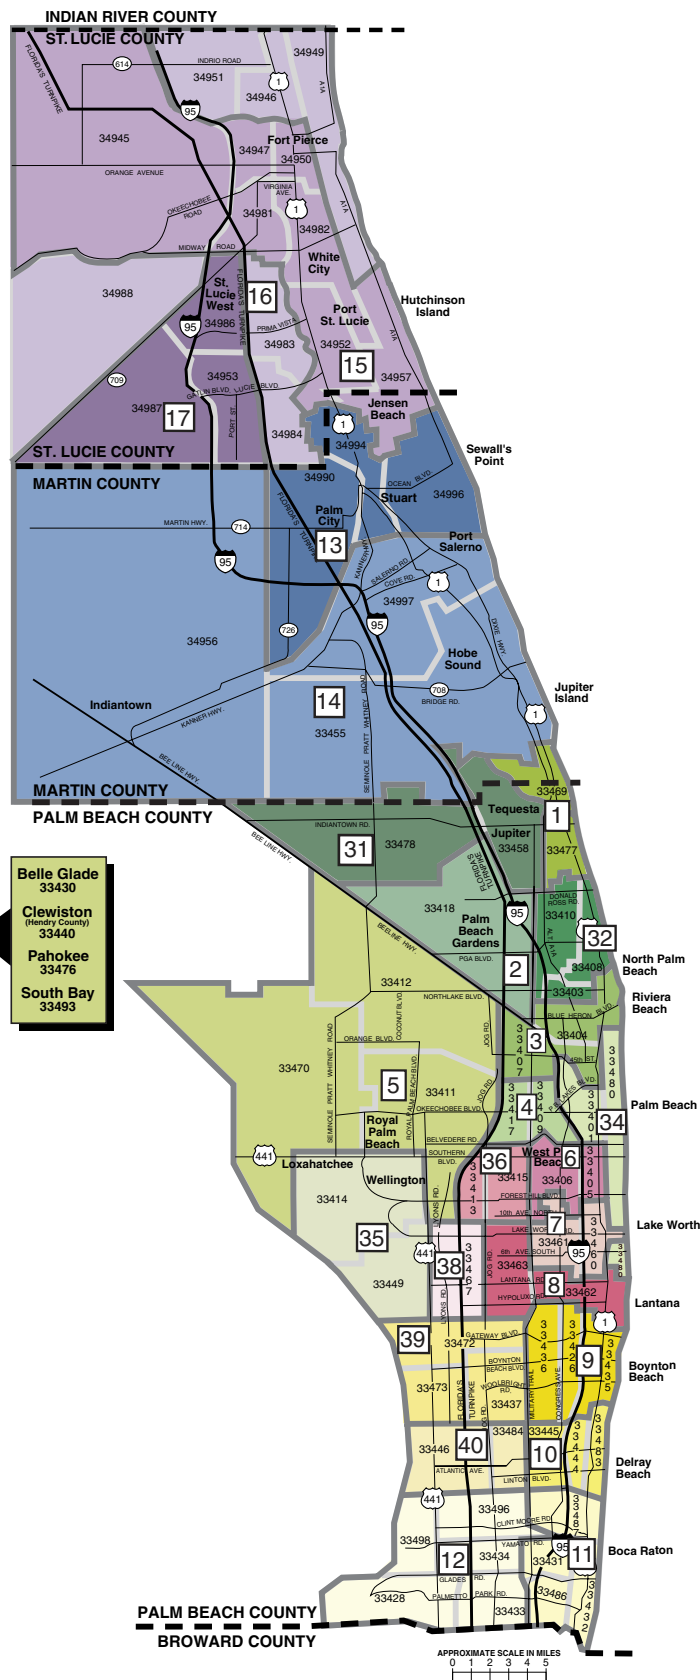

Zone Map

Palm Beach County & the Treasure Coast

PENNSAVER ZONES

Zone	Circulation	Area Description
17	21,788	West Port St. Lucie
16	14,621	Central Port St. Lucie*
15	19,336	East Port St. Lucie**
13	13,824	North Stuart
14	16,481	South Stuart
1	7,890	Jupiter
31	16,083	West Jupiter Farms
2	10,455	Palm Beach Gardens
32	20,179	North Palm Beach/Juno/Lake Park
3	13,858	Riviera Beach/Mangonia Park/Northwood
4	15,910	West Palm Beach-NW
34	10,143	West Palm Beach-NE & Central/Palm Beach
5	27,791	Royal Palm Beach/The Acreage/West PBC***
35	14,050	Wellington
6	12,362	West Palm Beach-South
36	15,328	West Palm Beach-SW
7	17,305	Lake Worth/Palm Springs
8	22,003	Lantana/Atlantis/Greenacres
38	14,966	Western Lake Worth
9	28,295	East Boynton Beach
39	16,063	West Boynton Beach
10	16,556	East Delray Beach
40	13,011	West Delray Beach
11	18,675	East Boca Raton****
12	35,581	West Boca Raton****

432,554 Total Pennysaver

 Zone Borders  Zip Borders

* Zip codes 34946, 34949, 34951 and 34988 only include the Pennysaver delivered in The Palm Beach Post

** Zip codes 34945, 34947, 34950, 34981 and 34982 only include the Pennysaver delivered in The Palm Beach Post

*** Zip codes 33430, 33440, 33476 and 33493 only include the Pennysaver delivered in The Palm Beach Post

**** Zones 11 and 12 south of Palmetto Park Road, only receive the Pennysaver delivered in The Palm Beach Post

Florida
PENNSAVER