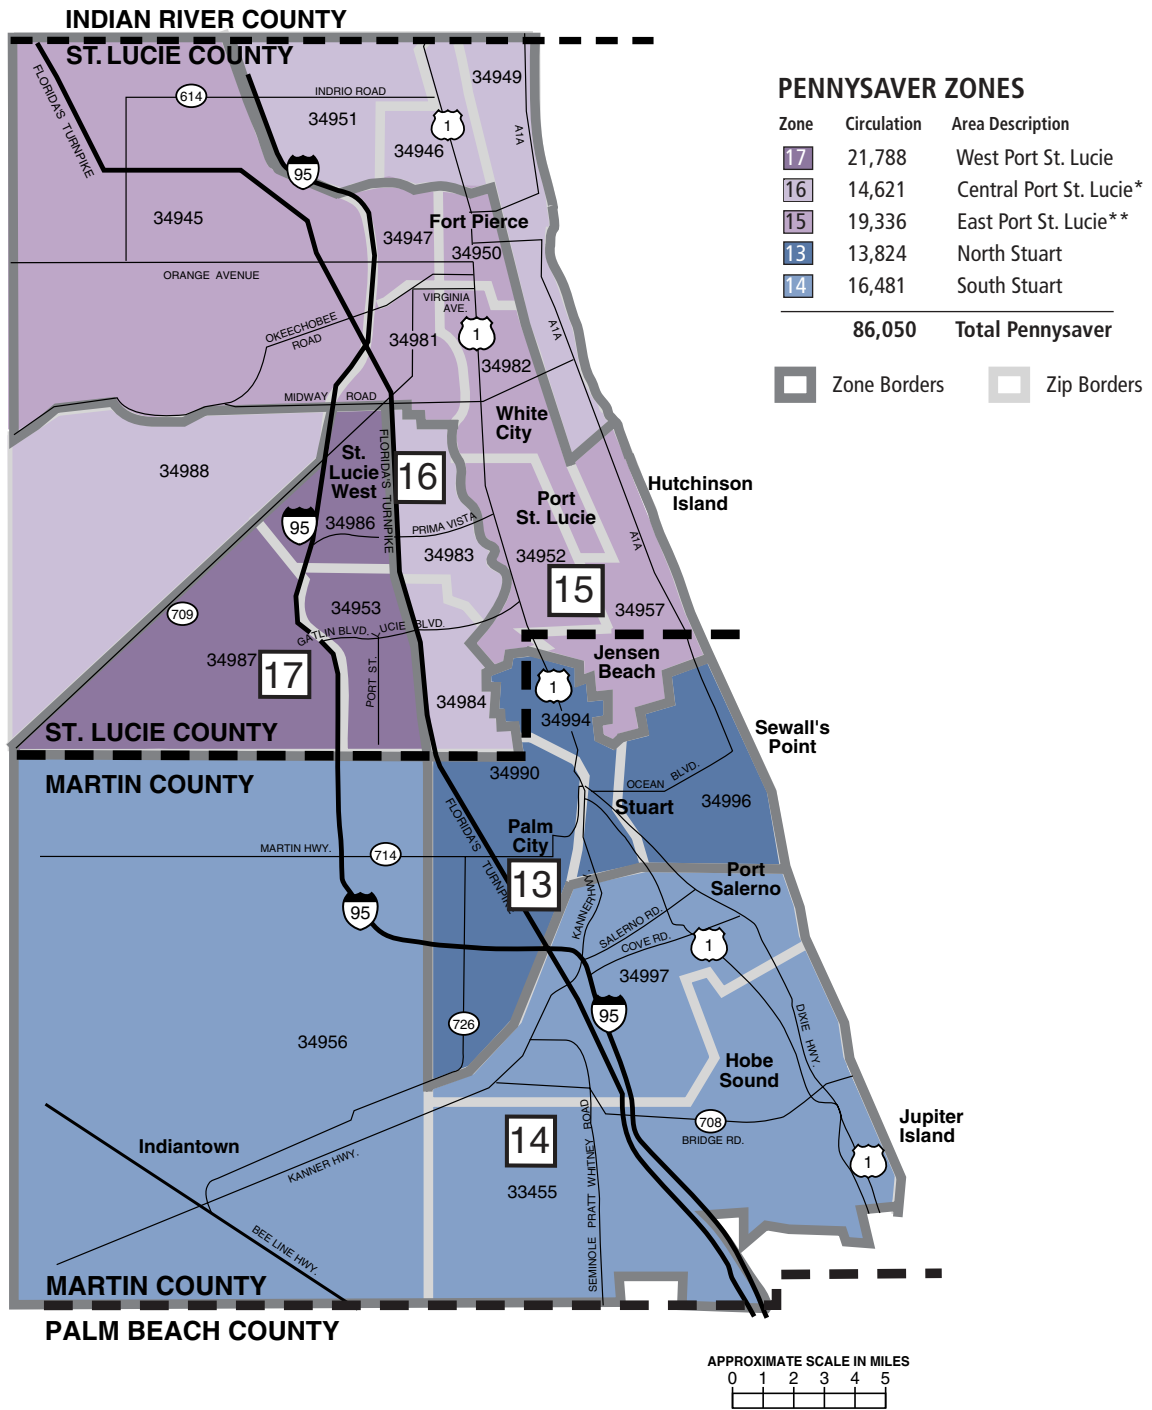

Treasure Coast

*Zip codes 34946, 34949, 34951 and 34988 only include the Pennysaver delivered in The Palm Beach Post

**Zip codes 34945, 34947, 34950, 34981 and 34982 only include the Pennysaver delivered in The Palm Beach Post.

- Circulation fluctuates due to seasonality of market
- Source: Circulation Verification Council (CVC) Audit Report for Florida Pennysaver, January 1, 2007 – December 31, 2007
- CVC audit available upon request.