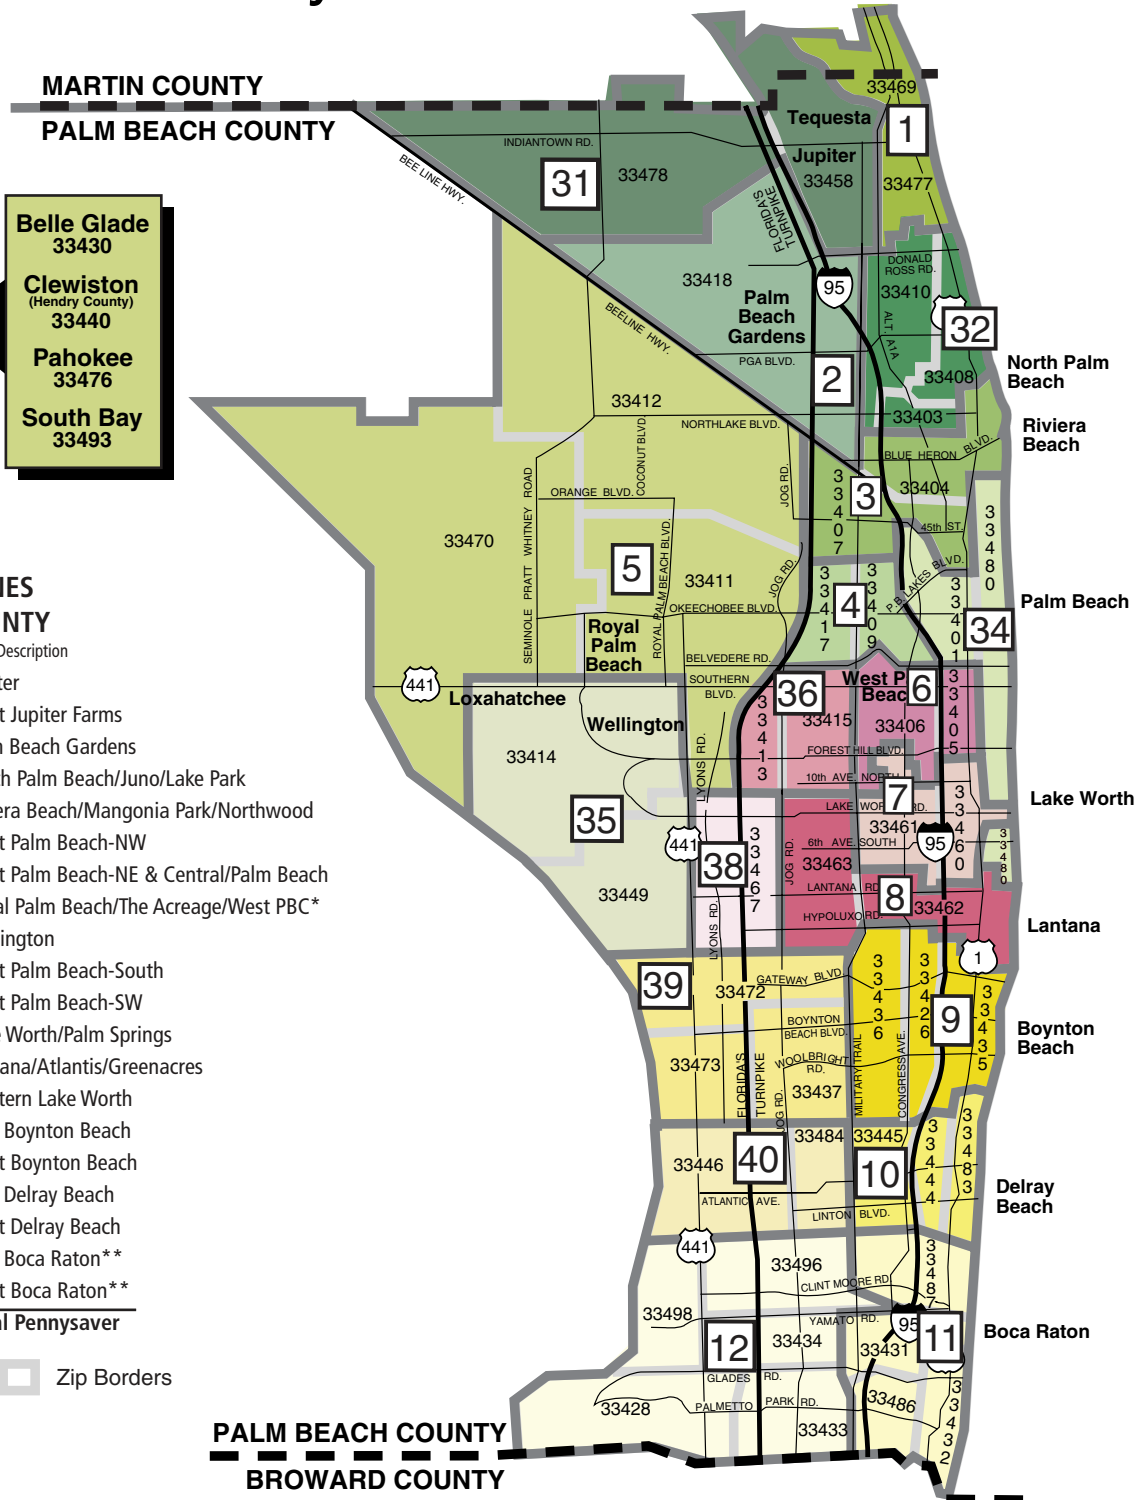

Zone Map

Palm Beach County

Belle Glade
33430

Clewiston
(Hendry County)
33440

Pahokee
33476

South Bay
33493

PENNSAVER ZONES PALM BEACH COUNTY

Zone	Circulation	Area Description
1	7,890	Jupiter
31	16,083	West Jupiter Farms
2	10,455	Palm Beach Gardens
32	20,179	North Palm Beach/Juno/Lake Park
3	13,858	Riviera Beach/Mangonia Park/Northwood
4	15,910	West Palm Beach-NW
34	10,143	West Palm Beach-NE & Central/Palm Beach
5	27,791	Royal Palm Beach/The Acreage/West PBC*
35	14,050	Wellington
6	12,362	West Palm Beach-South
36	15,328	West Palm Beach-SW
7	17,305	Lake Worth/Palm Springs
8	22,003	Lantana/Antlantis/Greenacres
38	14,966	Western Lake Worth
9	28,295	East Boynton Beach
39	16,063	West Boynton Beach
10	16,556	East Delray Beach
40	13,011	West Delray Beach
11	18,675	East Boca Raton**
12	35,581	West Boca Raton**
346,504		Total Pennysaver

▭ Zone Borders ▭ Zip Borders

*Zip codes 33430, 33440, 33476 and 33493 only include the Pennysaver delivered in The Palm Beach Post.

**Zones 11 and 12 south of Palmetto Park Road, only receive the Pennysaver delivered in The Palm Beach Post

- Circulation fluctuates due to seasonality of market
- Source: Circulation Verification Council (CVC) Audit Report for Florida Pennysaver, January 1, 2007 - December 31, 2007
- CVC audit available upon request.

Florida
PENNSAVER

THE LARGEST LOCAL SHOPPER

OVER 25 YEARS